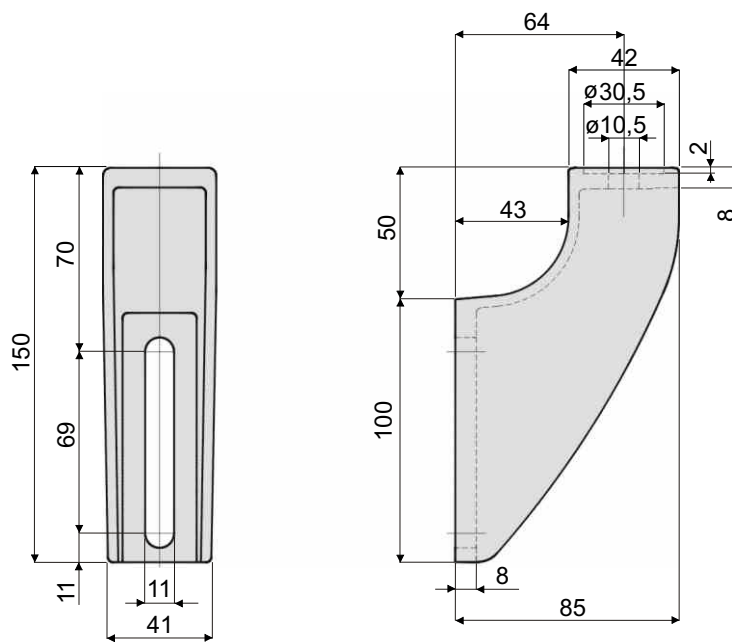

Guide rail bracket

(for adjustable head)

Part. 220

Code/Codice
220 / 80667

MATERIAL: Bracket made out of reinforced polyamide.

FEATURES: To use with heads Part.221, 222 e 223.

PACKAGING: 24 pieces.

ON REQUEST:

Brackets: In reinforced polypropylene, other colours.

Packaging: Not standard.